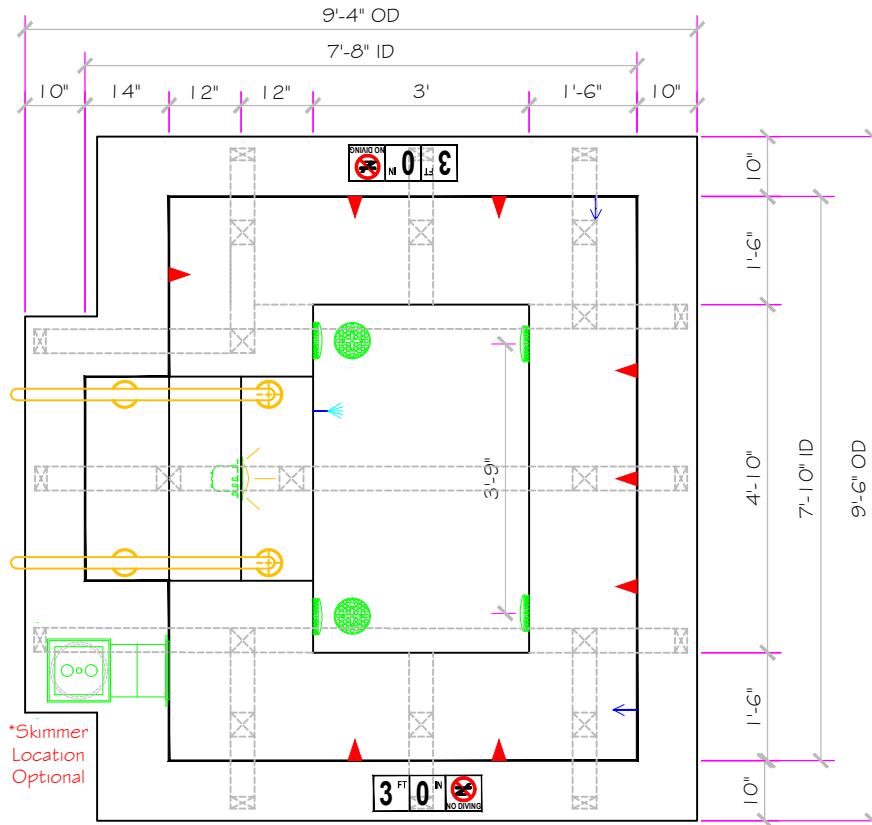

SPECIFICATIONS	
SHELL WEIGHT:	2100 LBS.
WATER WEIGHT:	7047 LBS.
TOTAL SHELL & WATER WEIGHT:	9146.8 LBS.
WATER VOLUME:	113 Cu.Ft.
WATER GALLONS:	845 GAL.
SURFACE AREA:	54.2 SQ. FT.
ICC ES LISTED #:	PMG-1161

NESPA ENTERPRISES, Inc.

ICC ES Listed
PMG-1161

Imperia