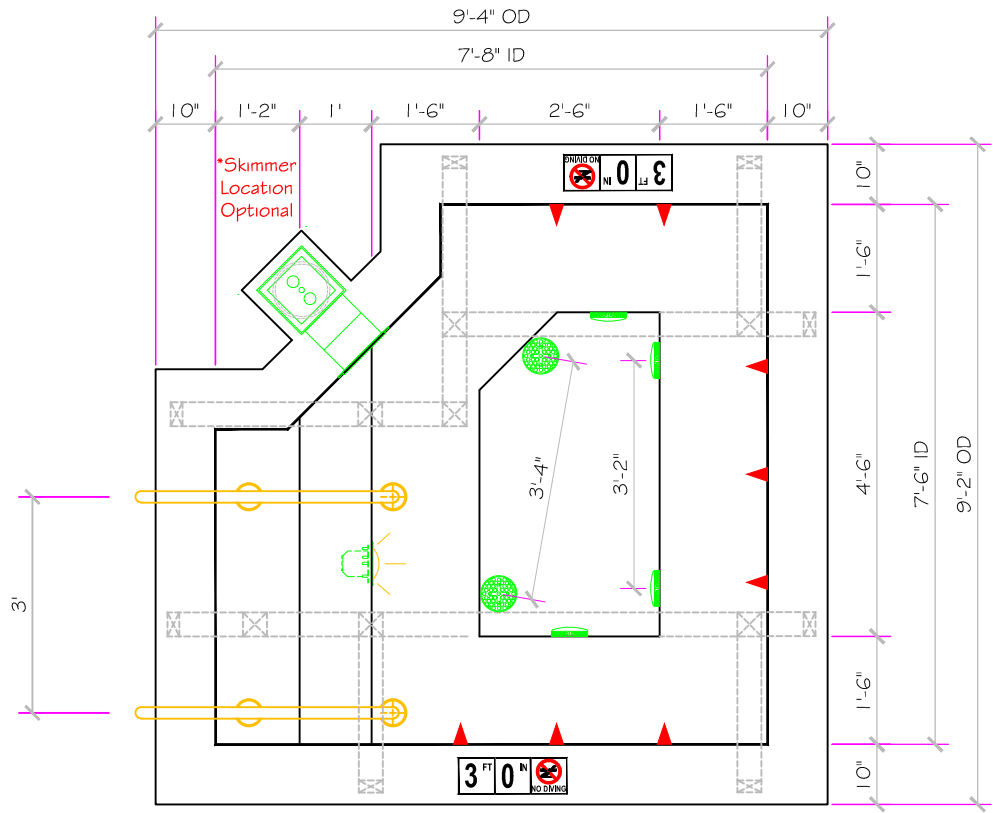

SPECIFICATIONS	
SHELL WEIGHT:	2300 LBS.
WATER WEIGHT:	6111 LBS.
TOTAL SHELL & WATER WEIGHT:	8411.4 LBS.
WATER VOLUME:	98 Cu.Ft.
WATER GALLONS:	733 GAL.
SURFACE AREA:	50.0 SQ. FT.
ICC ES LISTED #:	PMG-1161

NESPA ENTERPRISES, Inc.

ICC ES Listed
PMG-1161

Vallarta