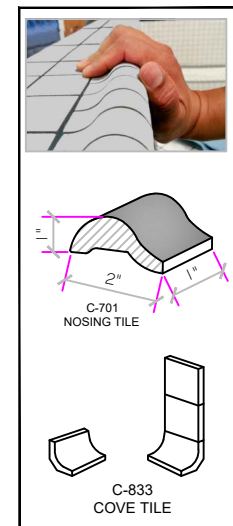

CHOOSE THE LAYOUT:

When selecting tile for your Nespa Spa you can select one color for **Field Tile**. Diagram on this page reflects suggested area's to tile. Availability of tile can vary or be limited. Fill in the blanks (Below) with the type of tile you would like in the corresponding areas of your spa. Email Spa Tile info to: jim@tiledspas.com

1) CHOOSE THE FIELD TILE from DalTile Keystone Matte 2x2 or 1x1

2) CHOOSE THE TRIM TILE from DalTile Keystone Matte 2x2 or 1x1

NOTES:

- Our manufacturing process requires the use of tile before production of the spa begins. For this reason we strongly suggest that you check with Nespa as to tile availability and possible shipping delays. Lead time starts with the order of tile.
- All corners / junctions of the Spa shall be covered.
- All horizontal surfaces shall be slip resistant tile.
- Grout selection provided by Nespa unless otherwise specified

3) CHOOSE THE WATERLINE TILE: * See next page

TILE SPECIFICATION

#1 - FIELD TILE: _____

#2 - WATERLINE : _____

#3 - TRIM TILE: _____

#4 - TILED LIP (Edge Trim): _____

#5 - TILED LIP (Horizontal Field): _____

#6 - COVE TILE : _____