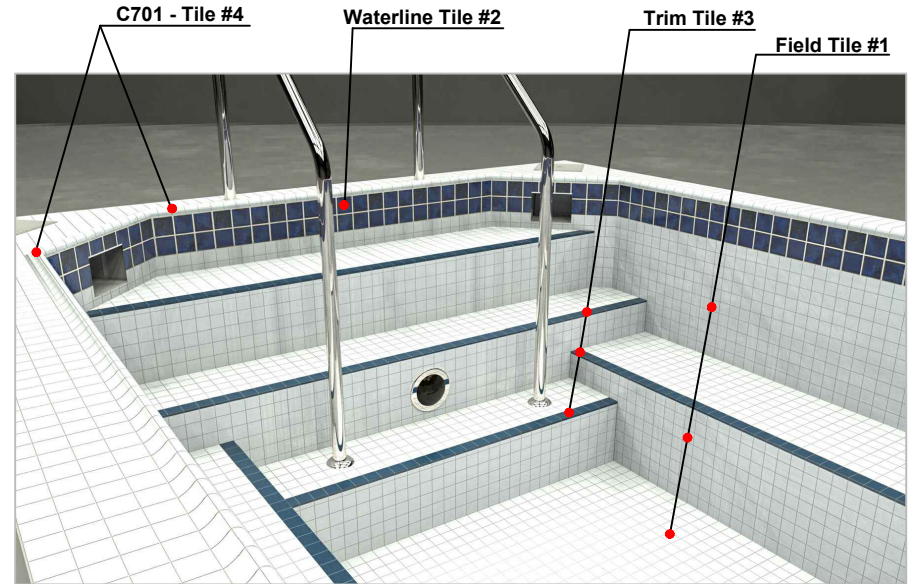

**CHOOSE THE LAYOUT:**

When selecting tile for your Nespa Spa you can select one color for **Field Tile**. Diagram on this page reflects suggested area's to tile. Availability of tile can vary or be limited. Fill in the blanks (Below) with the type of tile you would like in the corresponding areas of your spa. Email Spa Tile info to: [jim@tiledspas.com](mailto:jim@tiledspas.com)

**1) CHOOSE THE FIELD TILE** from DalTile Keystone Matte 2x2 or 1x1

**2) CHOOSE THE TRIM TILE** from DalTile Keystone Matte 2x2 or 1x1

**NOTES:**

- Our manufacturing process requires the use of tile before production of the spa begins. For this reason we strongly suggest that you check with Nespa as to tile availability and possible shipping delays. Lead time starts with the order of tile.
- All corners / junctions of the Spa shall be covered.
- All horizontal surfaces shall be slip resistant tile.
- Grout selection provided by Nespa unless otherwise specified

**3) CHOOSE THE WATERLINE TILE:** \* See next page

**TILE SPECIFICATION**

#1 - FIELD TILE: \_\_\_\_\_

#2 - WATERLINE : \_\_\_\_\_

#3 - TRIM TILE: \_\_\_\_\_

#4 - TILED LIP (Edge Trim): \_\_\_\_\_

#5 - TILED LIP (Horizontal Field): \_\_\_\_\_