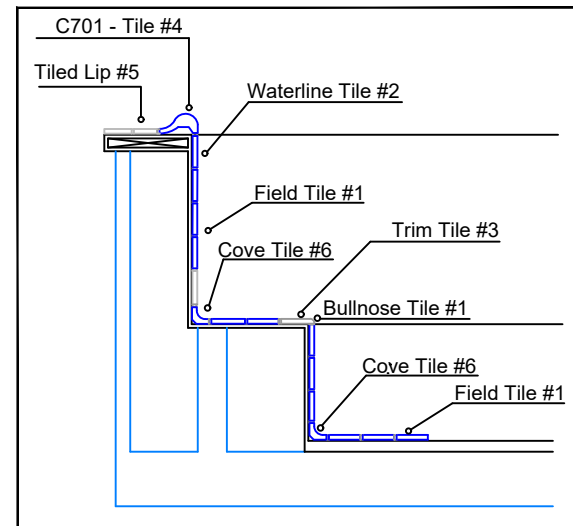

CHOOSE THE LAYOUT:

When selecting tile for your Nespa Spa you can select one color for **Field Tile**. Diagram on this page reflects suggested area's to tile. Availability of tile can vary or be limited. Fill in the blanks (Below) with the type of tile you would like in the corresponding areas of your spa. Email Spa Tile info to: jim@tiledspas.com

1) CHOOSE THE FIELD TILE from DalTile Keystone Matte 2x2 or 1x1

2) CHOOSE THE TRIM TILE from DalTile Keystone Matte 2x2 or 1x1

NOTES:

- Our manufacturing process requires the use of tile before production of the spa begins. For this reason we strongly suggest that you check with Nespa as to tile availability and possible shipping delays. Lead time starts with the order of tile.
- All corners / junctions of the Spa shall be covered.
- All horizontal surfaces shall be slip resistant tile.
- Grout selection provided by Nespa unless otherwise specified

3) CHOOSE THE WATERLINE TILE: * See next page

TILE SPECIFICATION

#1 - FIELD TILE: _____

#2 - WATERLINE : _____

#3 - TRIM TILE: _____

#4 - TILED LIP (Edge Trim): _____

#5 - TILED LIP (Horizontal Field): _____

#6 - COVE TILE : _____