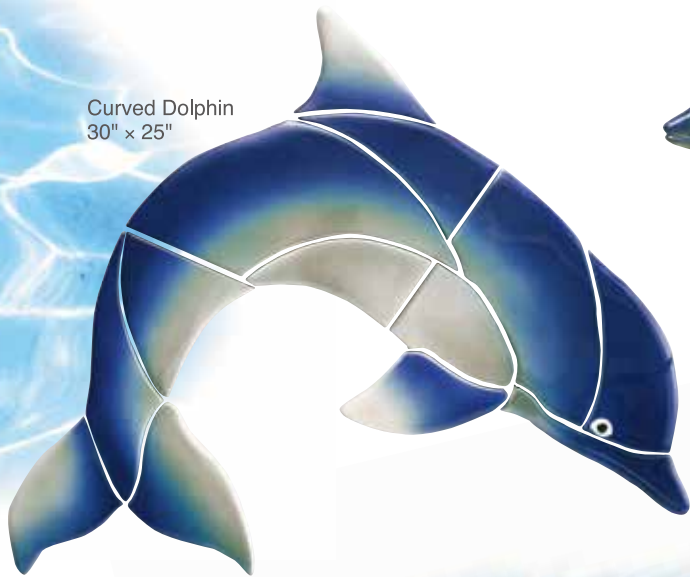

Chula Shell
3" x 6"

Star Fish-Orange
7.5" x 7.5"

Star Fish-Cobalt
7.5" x 7.5"

Water World Art Mosaics

Large Round Bouquet
12" x 12"

Curved Dolphin
30" x 25"

Flounder Fish
13" x 11"

Needlenose Fish
15" x 11"