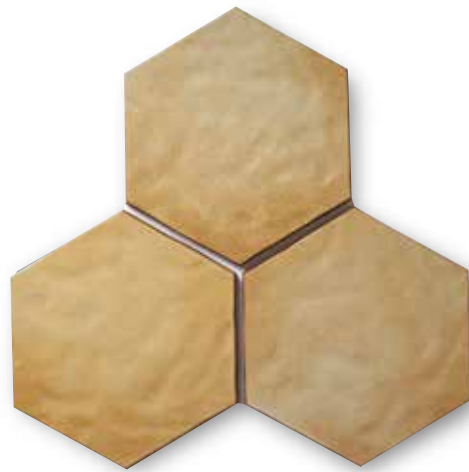

DAI-SP
Sepia