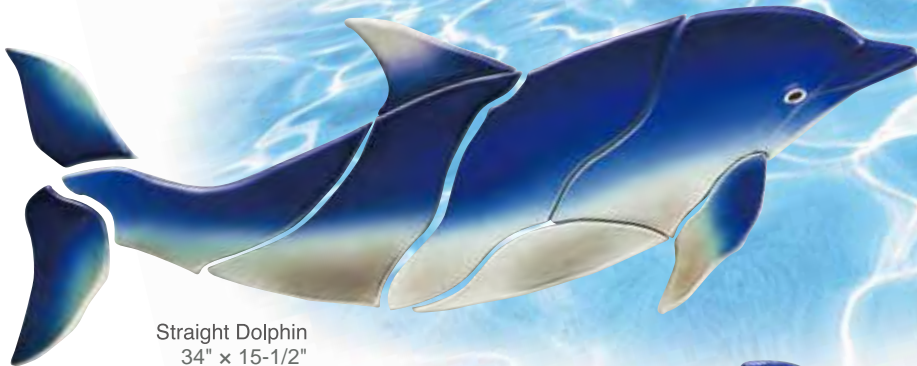

Chula Shell
3" x 6"

Star Fish-Orange
7.5" x 7.5"

Star Fish-Cobalt
7.5" x 7.5"

Water World Art Mosaics

Large Round Bouquet
12" x 12"

Curved Dolphin
30" x 25"

Flounder Fish
13" x 11"

Needlenose Fish
15" x 11"