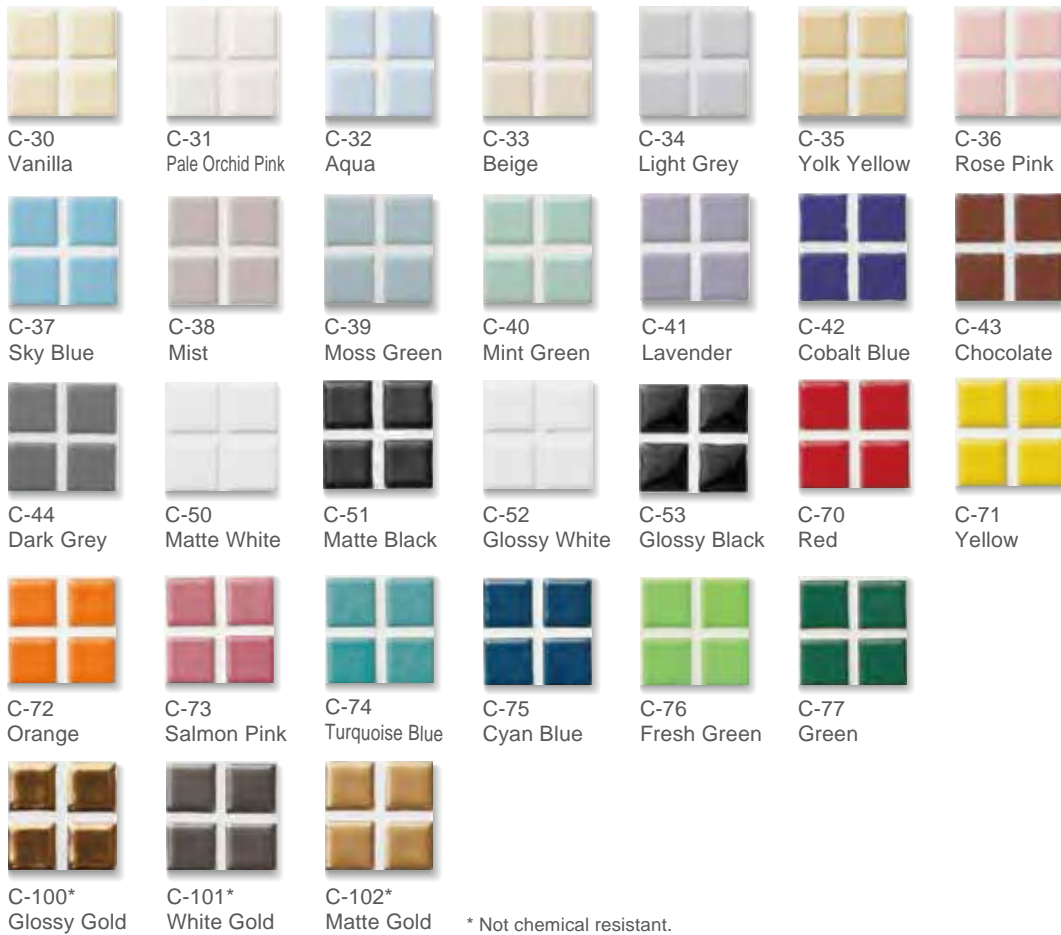

Colors

9/16" x 9/16"

1 sheet = 0.97 sq.ft. / 21.34 sq.ft. per box

* Not chemical resistant.