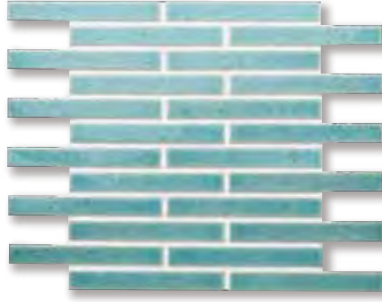

Stagger Joint