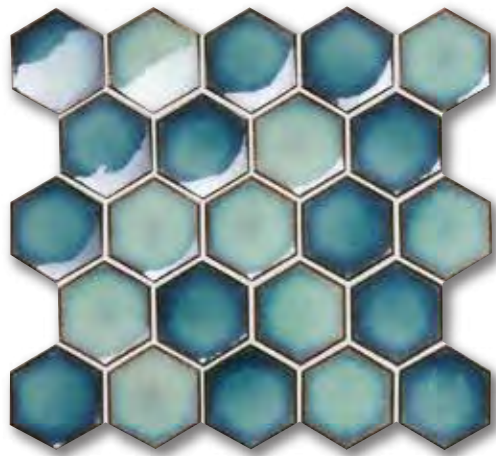

ODH-2
Cosmic Blue