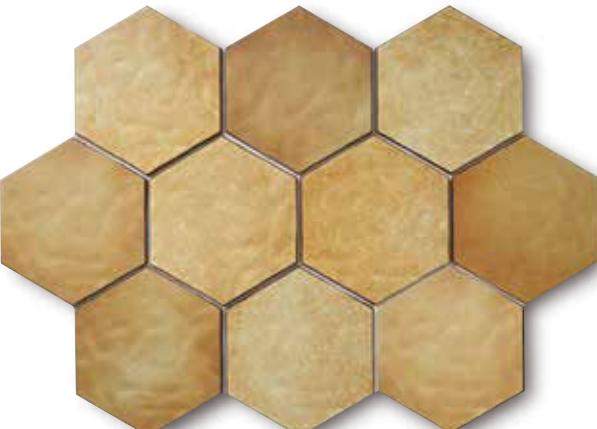

DAI-AS, SP, TR (20% , 40% , 40%)

DAI-SN, AS (50% , 50%)

DAI-HV, TR (50% , 50%)

Flora

1 sheet = 0.76 sq.ft. / 15.2 sq.ft. per box

FL-1

FL-2

FL-3