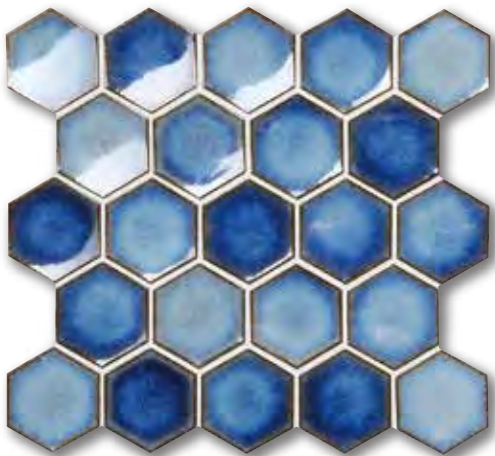

Odyssey

2" Concaved Hexagon

1 sheet = 0.98 sq.ft. / 14.7 sq.ft. per box

ODH-1
Starry White

ODH-2
Cosmic Blue

ODH-3
Aqua Sky

Note Wide shade variation inherent in this series.

Topkapi