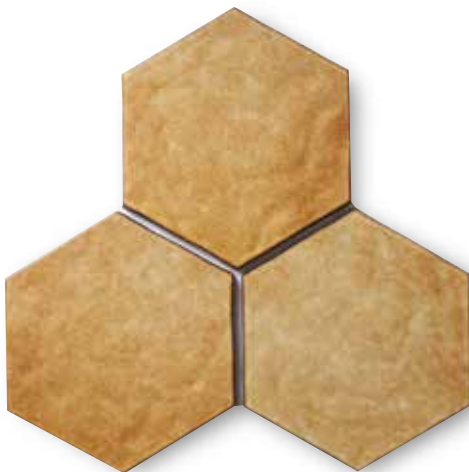

DAI-HV
Harvest

Note Due to the handmade nature of this product, there is a wide variation in the glazing and texture from piece to piece. Minimum order quantity is one box. Full box quantities only. General lead time for custom order is approximately 45 to 90 days.

Daichi is a lower water absorption product and is easily maintained due to the application of a sealer prior to the firing process. In this regard, sealing may not be necessary.