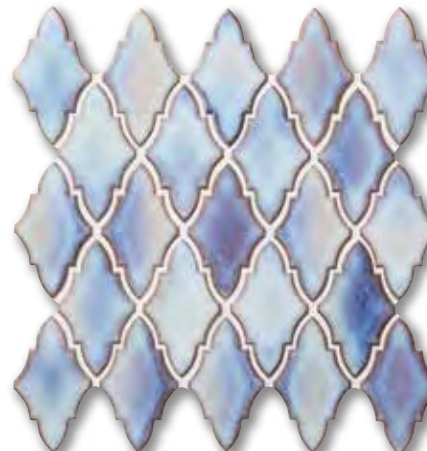

TPK-4
Crystal Sky

Note Wide shade variation inherent in this series.