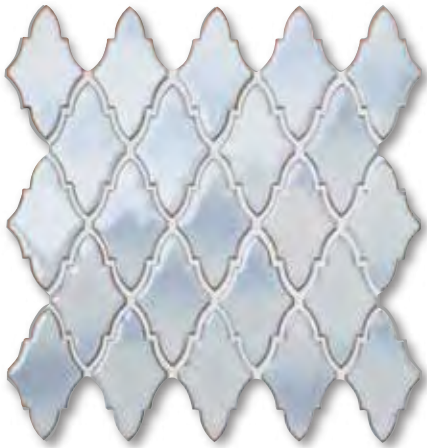

Topkapi

2"

1 sheet = 0.97 sq.ft. / 19.4 sq.ft. per box

TPK-1
Ice Storm