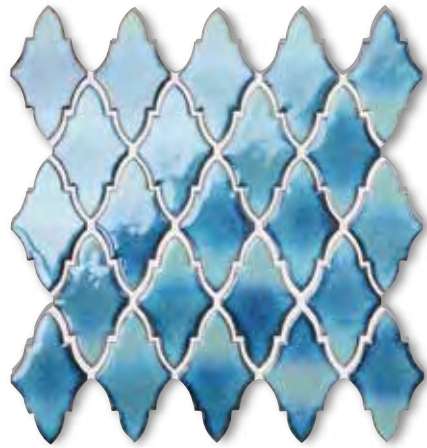

TPK-2
Mystic Blue