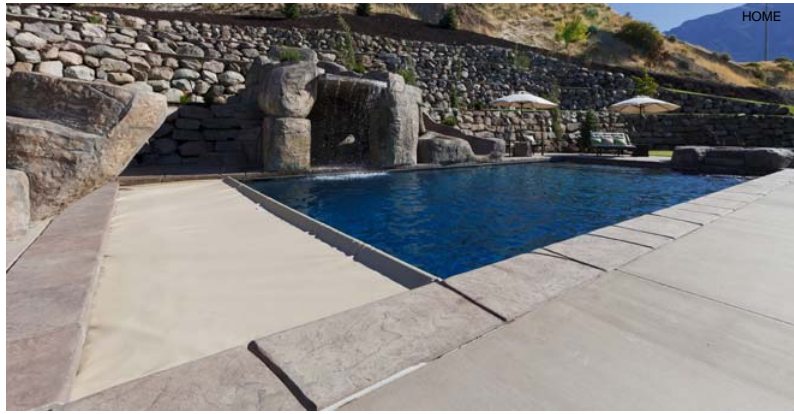

The world's strongest Automatic and Mesh & Solid Safety Covers

[See More>>](#)

COVER OPTIONS:

Learn about cover systems based on pool type and shape.

Vinyl Liner Pools

Rectangular Shape

A **COVERSTAR** cover system can be easily added during the pool construction process for a beautiful integrated look. The classic rectangular pool has never looked better. [Learn More >](#)

Freeform Shapes

There is a wide variety of vinyl liner pool shapes and sizes that can be covered by an automatic safety pool cover. The Coverstar cover system can be easily added during the pool construction process for an integrated look. [Learn More >](#)

Gunite Pools

Rectangular Shape

The **COVERSTAR** cover system can be easily added during the pool construction process for a beautiful integrated look. The classic rectangular pool has never looked better. Hundreds of design options are available. [Learn More >](#)

Deckmount Bench

For existing pools, the Coverstar safety cover can be enclosed in a beautiful and functional bench. The bench can be made of redwood, aluminum or durable outdoor materials that compliment your back yard. [Learn More >](#)