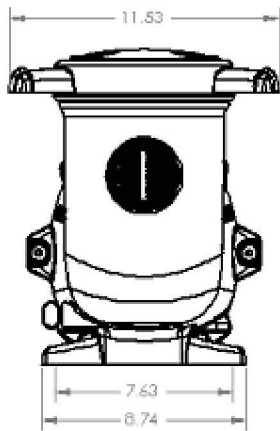

Product Specifications

HP	FR "A"	MR "A"
1/2	13 5/8"	-
3/4	13 7/8"	13 3/8"
1	14 3/8"	13 7/8"
1 *	14 3/8"	-
1 1/2	14 7/8"	13 7/8"
1 1/2 *	14 7/8"	14 3/8"
2	14 7/8"	15 1/8"
2 *	14 7/8"	14 7/8"
2 1/2	-	14 7/8"
2 1/2 *	-	14 7/8"
3	17 1/8"	15 5/8"
3 **	14 1/2"	-