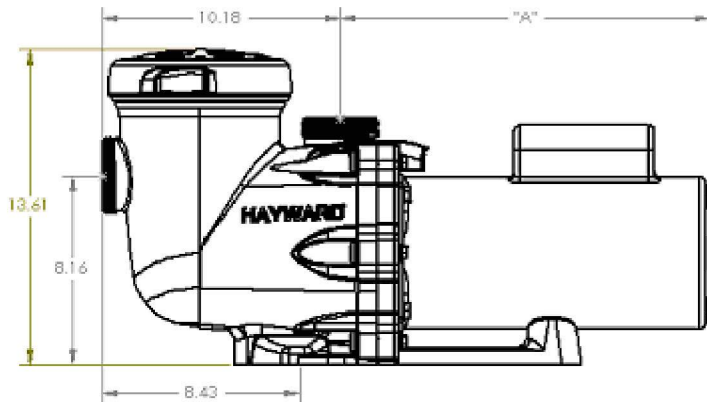

Product Specifications

HP	FR "A"	MR "A"
1/2	13 5/8"	-
3/4	13 7/8"	13 3/8"
1	14 3/8"	13 7/8"
1 *	14 3/8"	-
1 1/2	14 7/8"	13 7/8"
1 1/2 *	14 7/8"	14 3/8"
2	14 7/8"	15 1/8"
2 *	14 7/8"	14 7/8"
2 1/2	-	14 7/8"
2 1/2 *	-	14 7/8"
3	17 1/8"	15 5/8"
3 **	14 1/2"	-

* Two-Speed Pump
 ** Three-Phase Pump