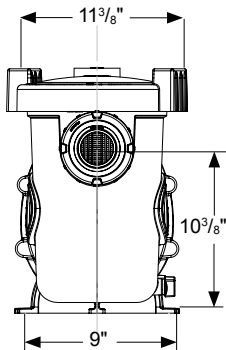

STEALTH PUMP DIMENSIONS

Front Edge of Union to
Center of Bolt Holes

*Pump with
Sweep Elbow
p/n SEAQL1001*

Bolt Holes,
Center to Center