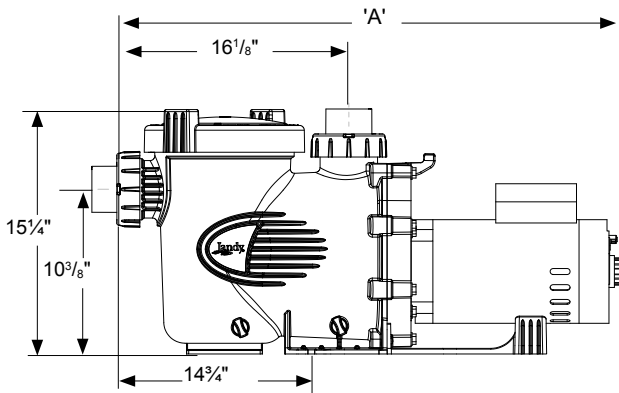

STEALTH PUMP DIMENSIONS

Front Edge of Union to
Center of Bolt Holes

*Pump with
Sweep Elbow
p/n SEAQL1001*

Bolt Holes,
Center to Center