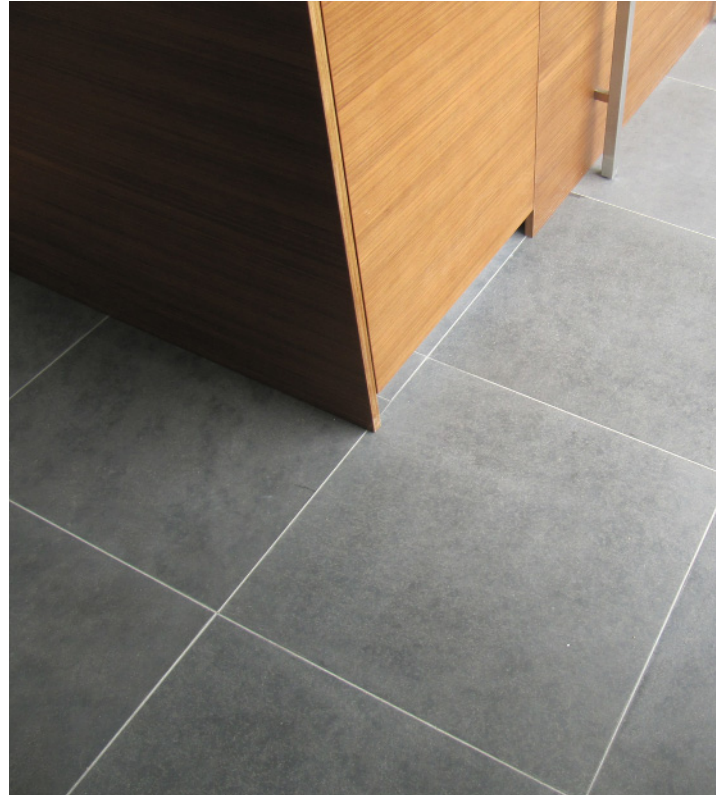

MODERN BASALT

The Modern Collection has the look and finish of real stone and none of the maintenance. **Stocked Sizes::12x24 & 24x24**
Thickness: 3/8". Stocked Bullnose: 4x24 (honed only). Finish: Honed, Polished & Antique Flamed. Mosaic: Petite & Grande Cultured Brick (see following page for sizing information). Recommended Usage: Commercial and Residential, including water applications. Stocked FOB Los Angeles warehouse. For non-stocked sizes & finishes, please allow 8-10 weeks lead time
In lieu of finishing trim, we recommend the *Schluter Transition & Finishing System*. Please ask us for information.

Polished table (shown with Glass Bubbles - M-08 Blend)

Honed floor

Honed

Polished

Antique Flamed

MODERN BASALT

Polished floor (shown with Stone & Ice - Basalt Blend)

Flamed

Designed by: David Brune, Designscape, Inc. www.designscapehawaii.com

PETITE CULTURED BRICK MOSAIC

Sheet Size: 6" width x 24" length (interlocking & mesh-mounted sheet). Tight Joints. Thickness: approx. 3/8" Finish: Blend of 5 finishes.

GRANDE CULTURED BRICK MOSAIC

Sheet Size: 6" width x 23-5/8" length (interlocking & mesh-mounted sheet). Thickness: approx. 3/8" Finish: Blend of Polished & Flamed.