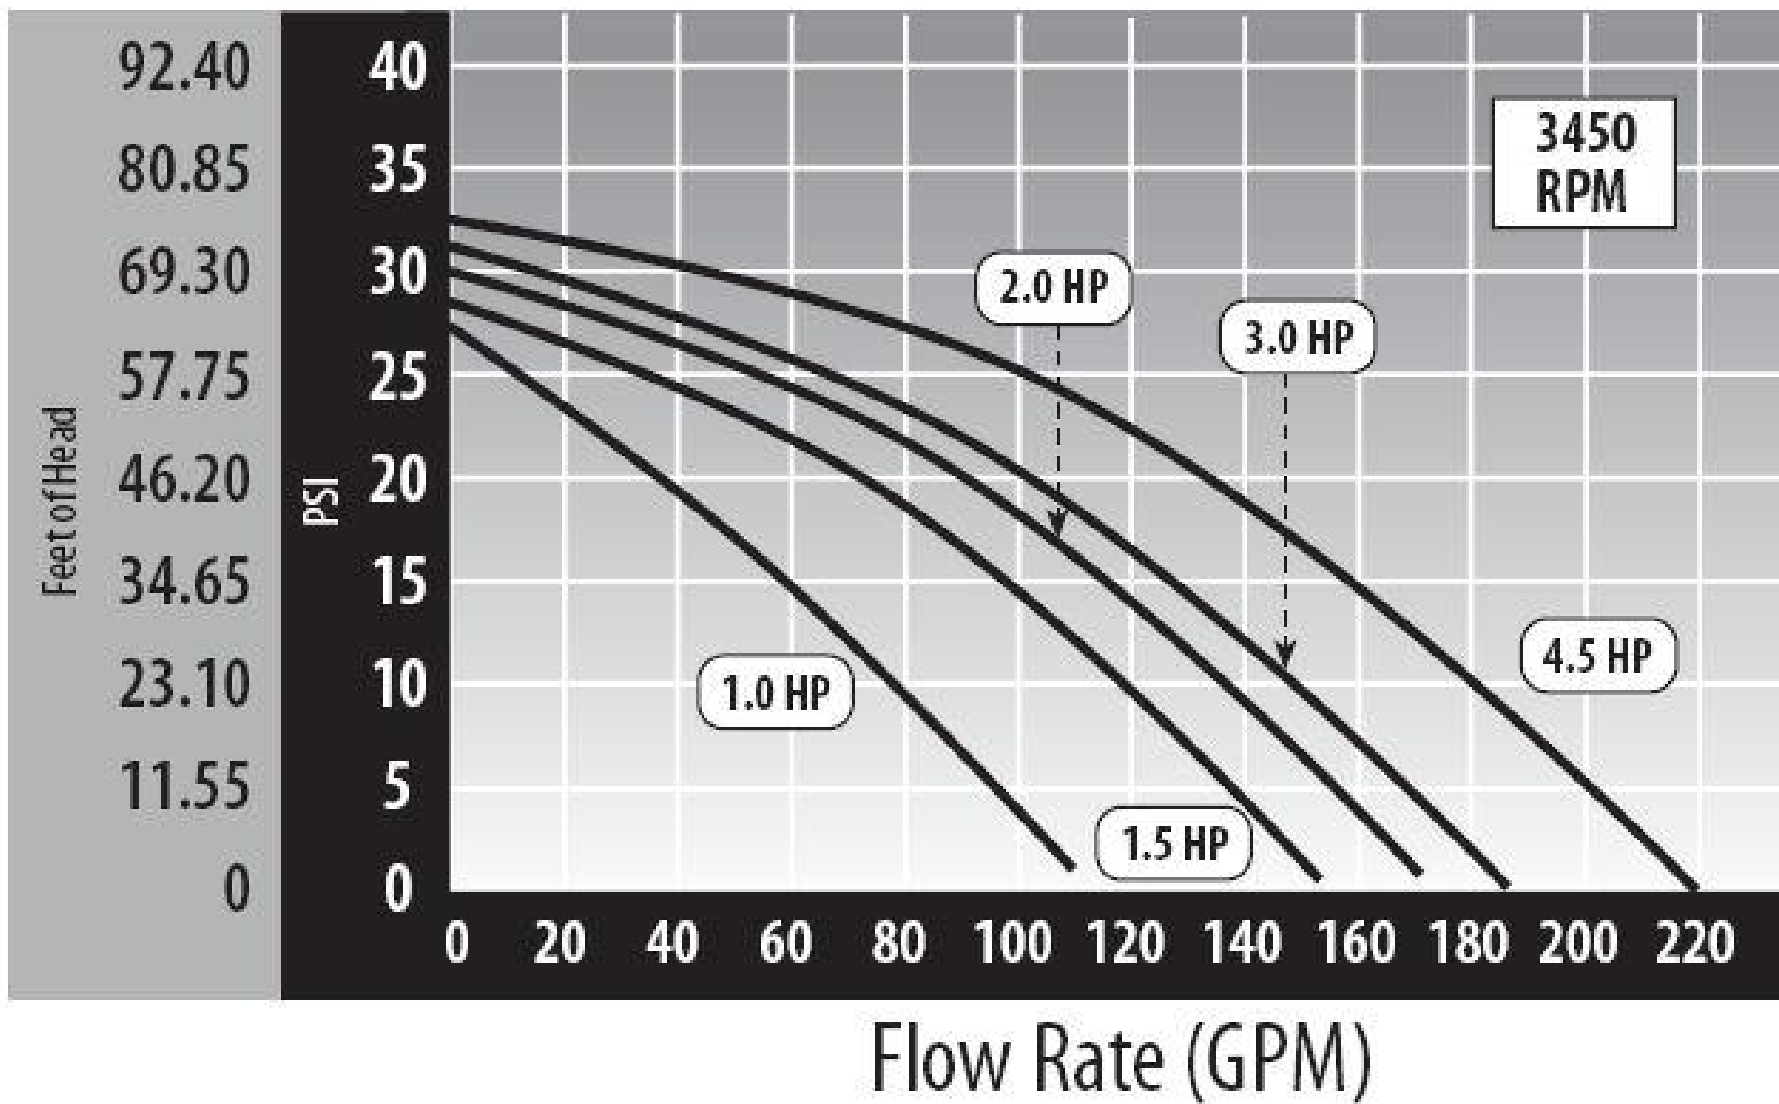

PRESSURE VERSUS FLOW RATE

2-Speed Executive 48-Frame Pumps