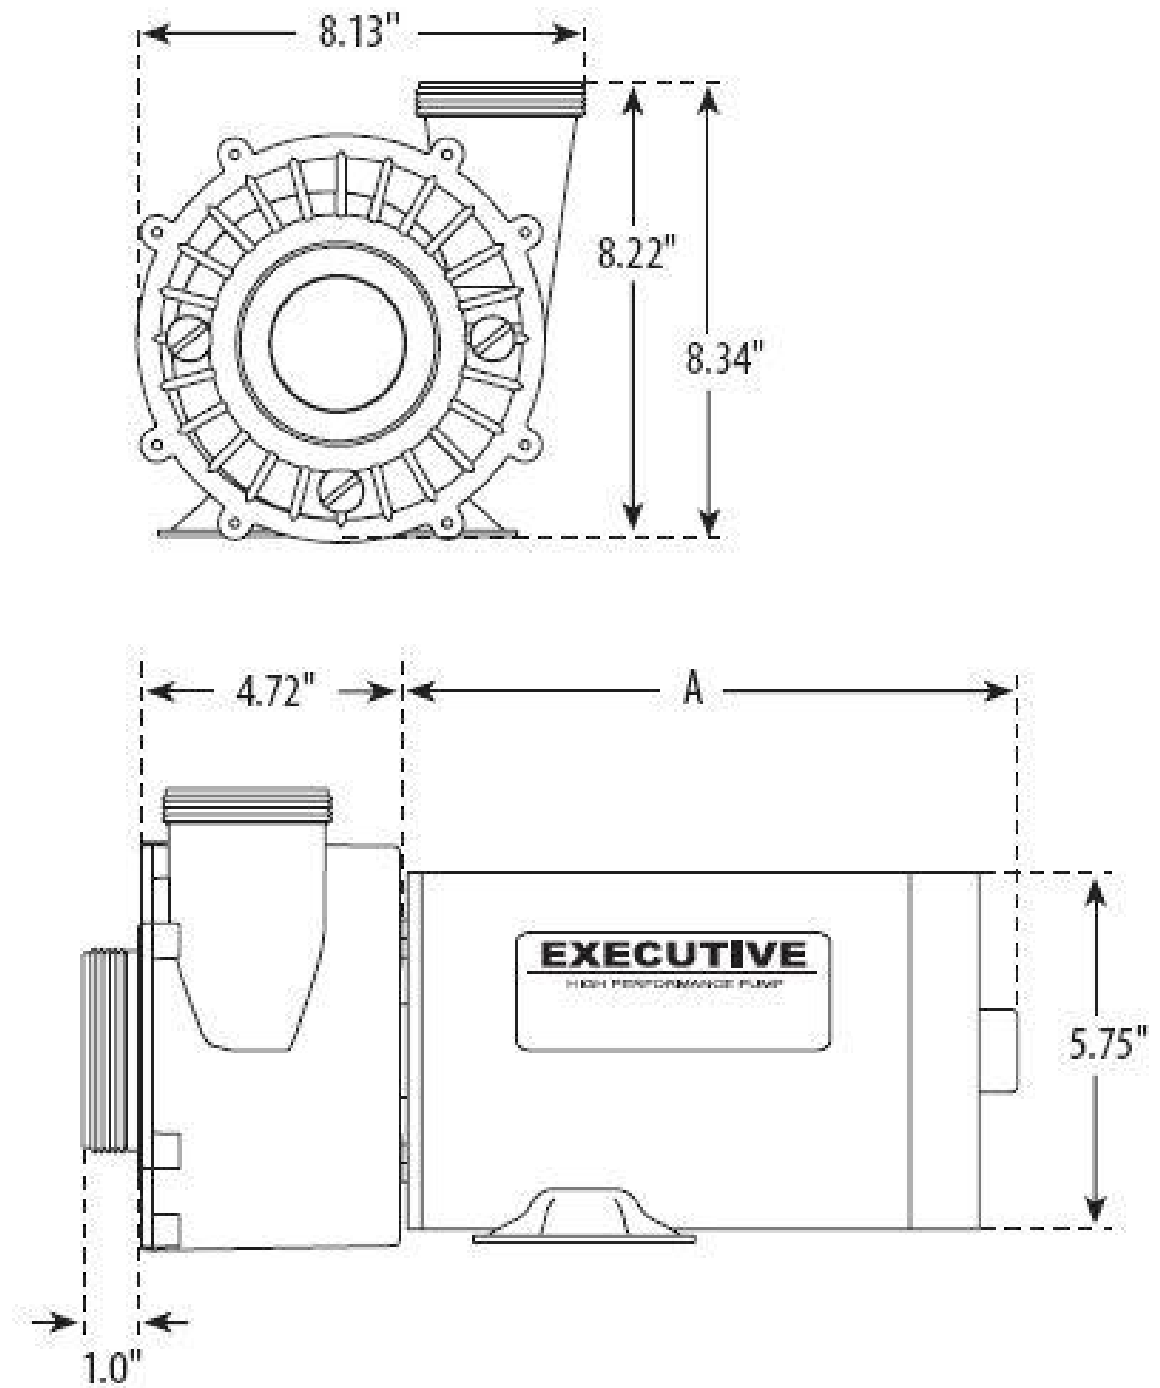

PRESSURE VERSUS FLOW RATE

2-Speed Executive 48-Frame Pumps