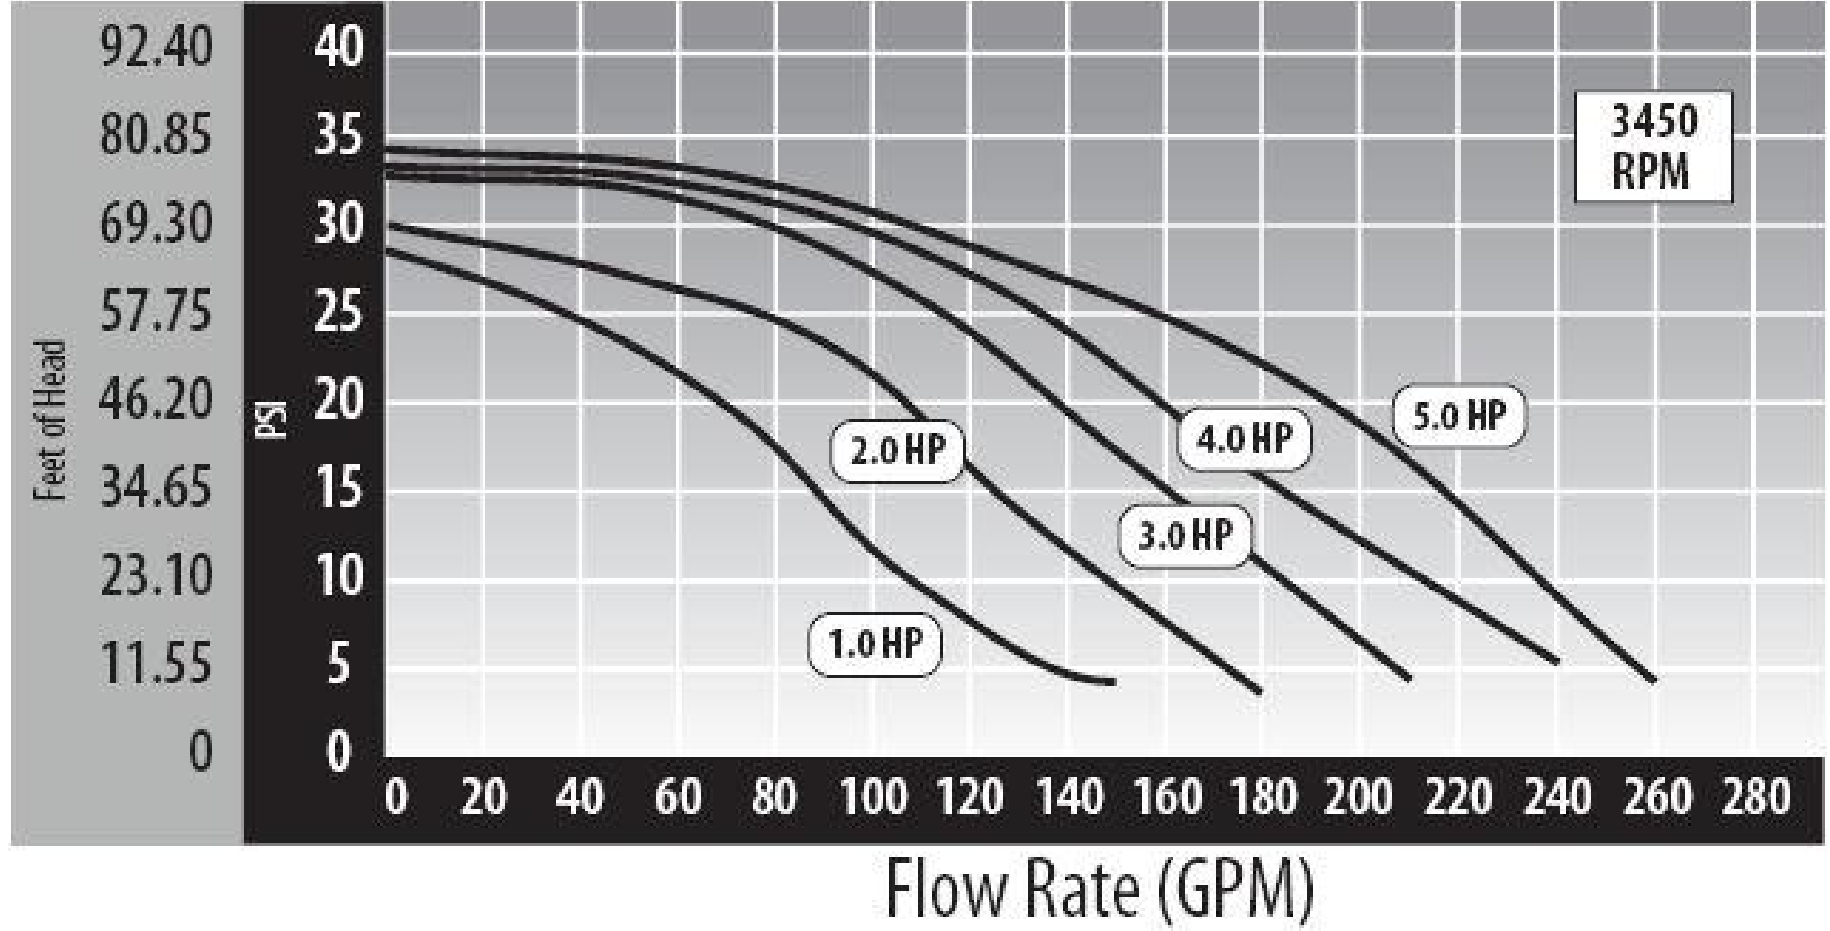

PRESSURE VERSUS FLOW RATE

2-Speed Executive 56-Frame Pumps