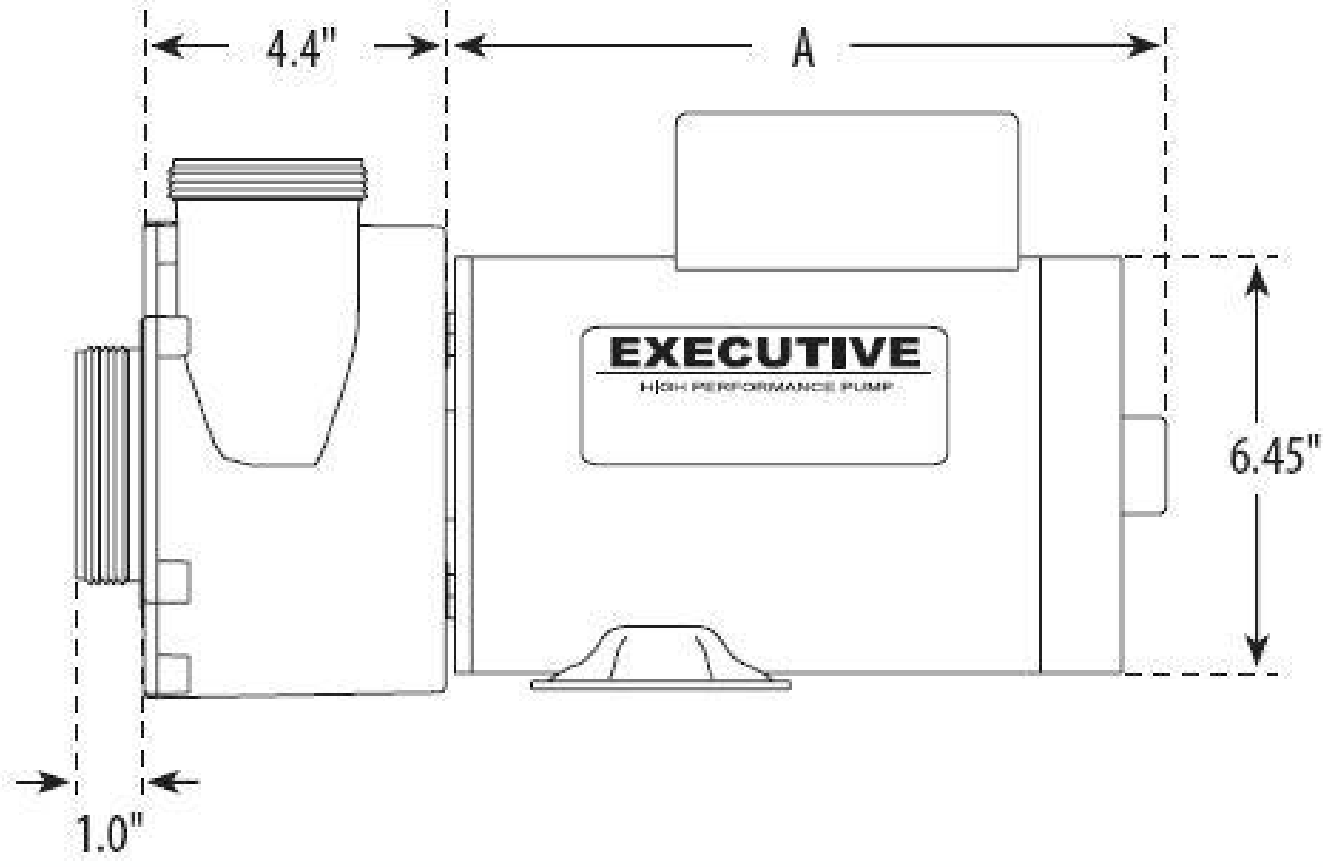

PRESSURE VERSUS FLOW RATE

2-Speed Executive 56-Frame Pumps