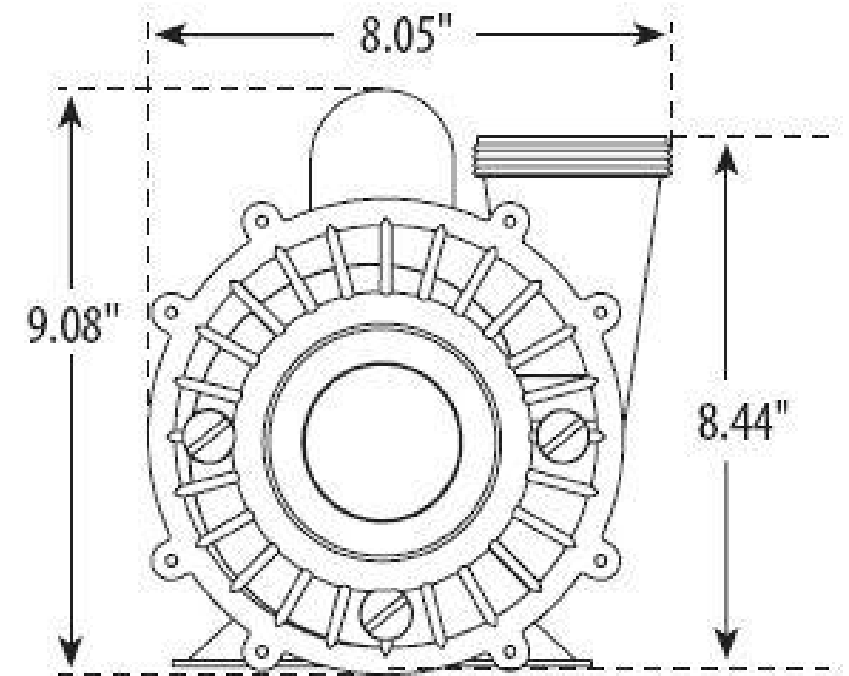

PRESSURE VERSUS FLOW RATE

2-Speed Executive 56-Frame Pumps