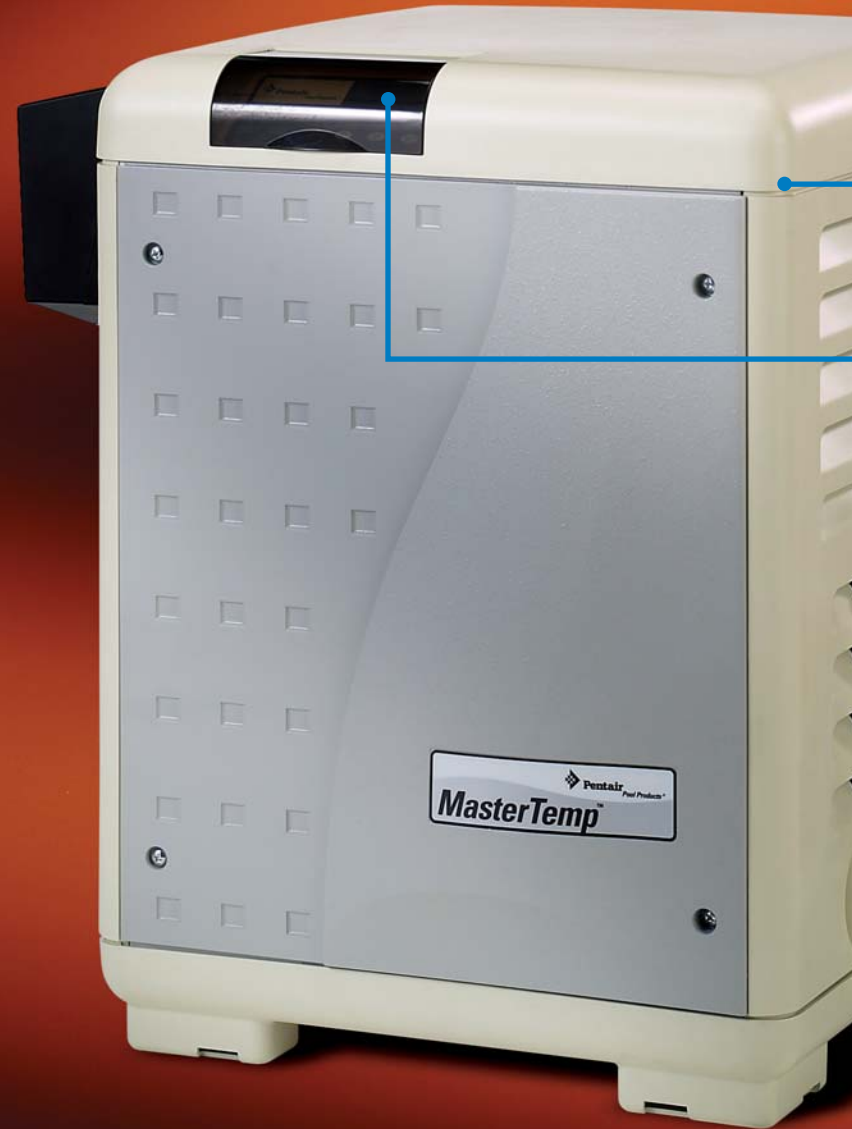

Don't be left out in the cold with heaters that don't measure up to today's longer list of must-have features. Insist on MasterTemp and you're insisting on better performance and lifetime value.